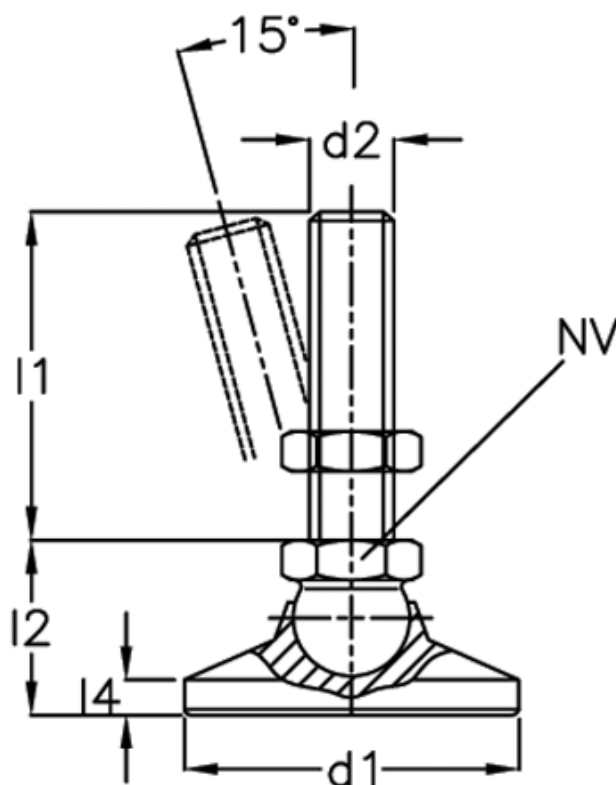

Article number: 20343250M1280OS
Description: E+G Levelling foot
GN 343.2-50-M12-80-OS
Note: 0

Measures

$d1 = 50$
 $d2 = M12$
 $l1 = 80$
 $l2 = 28$
 $l3 = -$
 $l4 = 7$
 $l5 = -$
 $NV = 17$

Static load = 33
Weight in (g) = 260